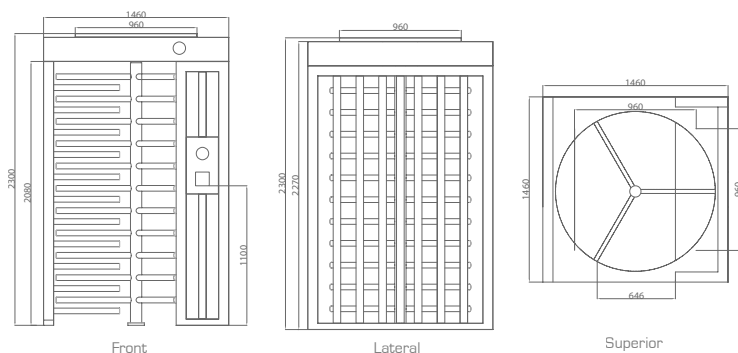

## Technical specifications

<b>Frame material</b>	Full 304 stainless steel (316 optional)
<b>Arm support</b>	120° rotors with 3 sections or 90° rotors with 4 sections
<b>Dimensions</b>	1460 * 1460 * 2300mm (inside height; 2080mm)
<b>Net weight</b>	300kg/unit
<b>Pitch width</b>	646mm/rail
<b>Pitch direction</b>	Monodirectional and Bidirectional
<b>MCBF</b>	10 million
<b>Power supply</b>	AC220V/110V, 50/60Hz
<b>Operating voltage</b>	24V DC
<b>Power consumption</b>	40W
<b>Operating temperature</b>	-15 °C to 60 °C
<b>Operating humidity</b>	0 ~ 95% (no freezing)
<b>Operating environment</b>	Indoor / Outdoor
<b>Flow rate</b>	30 persons per minute
<b>LED indicator</b>	Yes
<b>Emergency</b>	Automatic opening of the arm when power is cut off
<b>Communication</b>	Dry contact, relay signal, RS485

## Dimensions (mm)

Stable steel structure 80\*80 (mm)