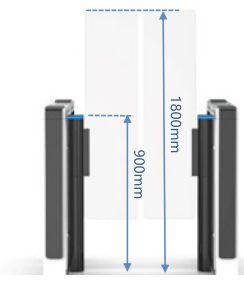

## Technical specifications

<b>Material</b>	Steel 304 / 316 (optional) + white and black varnish + tempered glass on the side
<b>Sheet material</b>	Transparent Plexiglas / tempered glass (optional)
<b>Dimensions</b>	1400 * 120 * 978 mm
<b>Net weight</b>	75kg/pcs (single core), 95kg/pcs (double core)
<b>Passage width</b>	600mm (standard), 1100mm max. (wheelchair)
<b>Sheet height</b>	900mm (standard), 1800mm max. (optional)
<b>Passing direction</b>	Single directional and Bi-directional
<b>MCBF</b>	15 million
<b>Power supply</b>	AC220V/110V, 50/60 Hz
<b>Operating voltage</b>	24V DC
<b>Power consumption</b>	40W
<b>Operating temperature</b>	-20 °C to 75 °C
<b>Operating humidity</b>	0 ~ 95% (no freeze)
<b>Working environment</b>	Indoor / Outdoor
<b>Flow rate</b>	55 people per minute
<b>LED indicator</b>	Two LED indicators on top
<b>Infrared sensor</b>	16 sensors (optional)
<b>Communication</b>	Dry contact, Relay signal, RS485
<b>Flexibility</b>	Integrate with any access control

## Dimensions (mm)

Top View

Front View

Side View

Optional high glass

Optional wide track