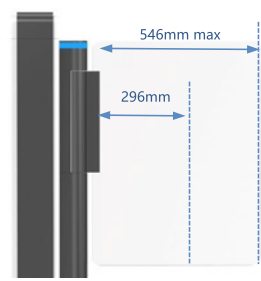

## Technical specifications

<b>Material</b>	Steel 304 / 316 (optional) + white and black varnish + tempered glass on the side
<b>Sheet material</b>	Transparent Plexiglas / tempered glass (optional)
<b>Dimensions</b>	1400 * 120 * 978 mm
<b>Net weight</b>	75kg/pcs (single core), 95kg/pcs (double core)
<b>Passage width</b>	600mm (standard), 1100mm max. (wheelchair)
<b>Sheet height</b>	900mm (standard), 1800mm max. (optional)
<b>Passing direction</b>	Single directional and Bi-directional
<b>MCBF</b>	15 million
<b>Power supply</b>	AC220V/110V, 50/60 Hz
<b>Operating voltage</b>	24V DC
<b>Power consumption</b>	40W
<b>Operating temperature</b>	-20 °C to 75 °C
<b>Operating humidity</b>	0 ~ 95% (no freeze)
<b>Working environment</b>	Indoor / Outdoor
<b>Flow rate</b>	55 people per minute
<b>LED indicator</b>	Two LED indicators on top
<b>Infrared sensor</b>	16 sensors (optional)
<b>Communication</b>	Dry contact, Relay signal, RS485
<b>Flexibility</b>	Integrate with any access control

## Dimensions (mm)

Top View

Front View

Side View

Optional high glass

Optional wide track