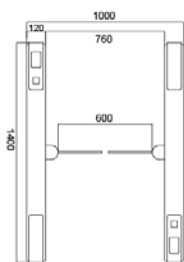

## Technical specifications

<b>Material</b>	Steel 304 / 316 (optional) + white and black varnish + tempered glass on the side
<b>Sheet material</b>	Transparent Plexiglas / tempered glass (optional)
<b>Dimensions</b>	1400 * 120 * 978 mm
<b>Net weight</b>	75kg/pcs (single core), 95kg/pcs (double core)
<b>Passage width</b>	600mm (standard), 1100mm max. (wheelchair)
<b>Sheet height</b>	900mm (standard), 1800mm max. (optional)
<b>Passing direction</b>	Single directional and Bi-directional
<b>MCBF</b>	15 million
<b>Power supply</b>	AC220V/110V, 50/60 Hz
<b>Operating voltage</b>	24V DC
<b>Power consumption</b>	40W
<b>Operating temperature</b>	-20 °C to 75 °C
<b>Operating humidity</b>	0 ~ 95% (no freeze)
<b>Working environment</b>	Indoor / Outdoor
<b>Flow rate</b>	55 people per minute
<b>LED indicator</b>	Two LED indicators on top
<b>Infrared sensor</b>	16 sensors (optional)
<b>Communication</b>	Dry contact, Relay signal, RS485
<b>Flexibility</b>	Integrate with any access control

## Dimensions (mm)

Top View

Front View

Side View

Optional high glass

Optional wide track