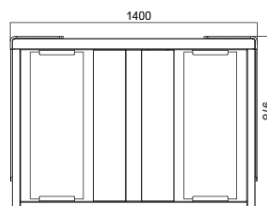

## Technical specifications

<b>Material</b>	Steel 304 / 316 (optional) + white and black varnish + tempered glass on the side
<b>Sheet material</b>	Transparent Plexiglas / tempered glass (optional)
<b>Dimensions</b>	1400 * 120 * 978 mm
<b>Net weight</b>	75kg/pcs (single core), 95kg/pcs (double core)
<b>Passage width</b>	600mm (standard), 1100mm max. (wheelchair)
<b>Sheet height</b>	900mm (standard), 1800mm max. (optional)
<b>Passing direction</b>	Single directional and Bi-directional
<b>MCBF</b>	15 million
<b>Power supply</b>	AC220V/110V, 50/60 Hz
<b>Operating voltage</b>	24V DC
<b>Power consumption</b>	40W
<b>Operating temperature</b>	-20 °C to 75 °C
<b>Operating humidity</b>	0 ~ 95% (no freeze)
<b>Working environment</b>	Indoor / Outdoor
<b>Flow rate</b>	55 people per minute
<b>LED indicator</b>	Two LED indicators on top
<b>Infrared sensor</b>	16 sensors (optional)
<b>Communication</b>	Dry contact, Relay signal, RS485
<b>Flexibility</b>	Integrate with any access control

## Dimensions (mm)

Top View

Front View

Side View

Optional high glass

Optional wide track