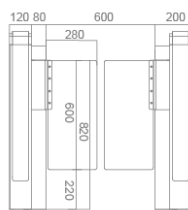

## Technical specifications

<b>Material</b>	Steel 304 / 316 (optional) + white and black varnish + tempered glass on the side
<b>Sheet material</b>	Transparent Plexiglas / tempered glass (optional)
<b>Dimensions</b>	1400 * 120 * 978 mm
<b>Net weight</b>	75kg/pcs (single core), 95kg/pcs (double core)
<b>Passage width</b>	600mm (standard), 1100mm max. (wheelchair)
<b>Sheet height</b>	900mm (standard), 1800mm max. (optional)
<b>Passing direction</b>	Single directional and Bi-directional
<b>MCBF</b>	15 million
<b>Power supply</b>	AC220V/110V, 50/60 Hz
<b>Operating voltage</b>	24V DC
<b>Power consumption</b>	40W
<b>Operating temperature</b>	-20 °C to 75 °C
<b>Operating humidity</b>	0 ~ 95% (no freeze)
<b>Working environment</b>	Indoor / Outdoor
<b>Flow rate</b>	55 people per minute
<b>LED indicator</b>	Two LED indicators on top
<b>Infrared sensor</b>	16 sensors (optional)
<b>Communication</b>	Dry contact, Relay signal, RS485
<b>Flexibility</b>	Integrate with any access control

## Dimensions (mm)

Top View

Front View

Side View

Optional high glass

Optional wide track