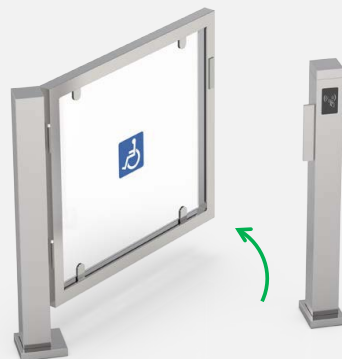

3 years  Warranty!

Biometrics

RFID

Barcode

QR Code

Qualica-RD 6003-A/B/C

Half height security door. Manual or automatic type.

Qualica-RD 6003-A/B/C. Our security doors are designed to work together with our turnstiles or tripods. It supports three types: manual type opened by lock, manual type with electronic lock, automatic type with motor drive.

The body is made of durable and anti-rust stainless steel. The blade is made of high quality glass. IP65 waterproof level, indoor/outdoor use. Fire safety requirements, arms open automatically.

3 years warranty. Easy to install and maintain. Includes bracket to integrate with any type of third party access control system.

QRD-6003A
Dimensions (mm)

QRD-6003B
Dimensions (mm)

QRD-6003C
Dimensions (mm)

Technical specifications

<p>Security Door QRD-6003</p>			
Model	A	B	C
Opening mode	Manual type	Manual type	Automatic type
Opening direction	Unidirectional	Unidirectional	Bidirectional
Electric lock	✗	✓	Motor con embrague
Access control	✗	Supports any access control	Supports any access control
Power supply	✗	AC220V/110V, 50/60Hz	AC220V/110V, 50/60Hz
LED light	✗	✗	✓
Self-closing	✗	✗	✓
Details	 <p>KEY CYLINDER</p>	 <p>MAGNETIC LOCK</p>	 <p>MOTOR</p>
Material	304 stainless steel + plexiglass	304 stainless steel + plexiglass	304 stainless steel + plexiglass
Dimensions	1098 * 1000mm	1200 * 170 * 1000mm	1390 * 120 * 1245mm
Net Weight	25kg /unit	30kg /unit	35kg /unit
Clearance Width	900mm	900mm	900mm
MCBF	10 million steps	10 million steps	10 million steps
Voltage / Consumption	✗	24V DC / 40W	24V DC / 40W
Communication	✗	Dry contact, relay signal	Dry contact, relay signal, RS485
Operating Temperature	-25 °C to 70 °C	-15 °C to 60 °C	-15 °C to 60 °C
Operating Humidity	0 ~ 95% (Non-condensing)	0 ~ 95% (Non-condensing)	0 ~ 95% (Non-condensing)
Working Environment	Indoor / Outdoor	Indoor / Outdoor	Indoor / Outdoor
Flow rate	30 persons per minute	30 persons per minute	30 persons per minute