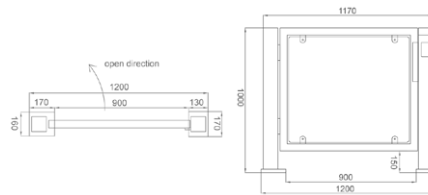

3 years  Warranty!

Biometrics

RFID

Barcode

QR Code

Qualica-RD 6003-A/B/C

Half height security door. Manual or automatic type.

Qualica-RD 6003-A/B/C. Our security doors are designed to work together with our turnstiles or tripods. It supports three types: manual type opened by lock, manual type with electronic lock, automatic type with motor drive.

QRD-6003A
Dimensions (mm)

QRD-6003B
Dimensions (mm)

QRD-6003C
Dimensions (mm)

Technical specifications

<p>Security Door QRD-6003</p>			
Model	A	B	C
Opening mode	Manual type	Manual type	Automatic type
Opening direction	Unidirectional	Unidirectional	Bidirectional
Electric lock	✗	✓	Motor con embrague
Access control	✗	Supports any access control	Supports any access control
Power supply	✗	AC220V/110V, 50/60Hz	AC220V/110V, 50/60Hz
LED light	✗	✗	✓
Self-closing	✗	✗	✓
Details	 <p>KEY CYLINDER</p>	 <p>MAGNETIC LOCK</p>	 <p>MOTOR</p>
Material	304 stainless steel + plexiglass	304 stainless steel + plexiglass	304 stainless steel + plexiglass
Dimensions	1098 * 1000mm	1200 * 170 * 1000mm	1390 * 120 * 1245mm
Net Weight	25kg /unit	30kg /unit	35kg /unit
Clearance Width	900mm	900mm	900mm
MCBF	10 million steps	10 million steps	10 million steps
Voltage / Consumption	✗	24V DC / 40W	24V DC / 40W
Communication	✗	Dry contact, relay signal	Dry contact, relay signal, RS485
Operating Temperature	-25 °C to 70 °C	-15 °C to 60 °C	-15 °C to 60 °C
Operating Humidity	0 ~ 95% (Non-condensing)	0 ~ 95% (Non-condensing)	0 ~ 95% (Non-condensing)
Working Environment	Indoor / Outdoor	Indoor / Outdoor	Indoor / Outdoor
Flow rate	30 persons per minute	30 persons per minute	30 persons per minute