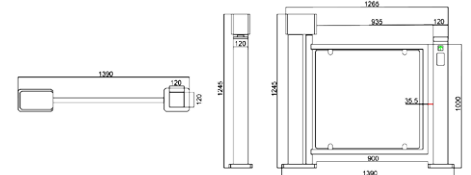

3 years  Warranty!

Biometrics

RFID

Barcode

QR Code

Qualica-RD 6003-A/B/C

Half height security door. Manual or automatic type.

Qualica-RD 6003-A/B/C. Our security doors are designed to work together with our turnstiles or tripods. It supports three types: manual type opened by lock, manual type with electronic lock, automatic type with motor drive.

QRD-6003A
Dimensions (mm)

QRD-6003B
Dimensions (mm)

QRD-6003C
Dimensions (mm)

Technical specifications

<p>Security Door QRD-6003</p>			
Model	A	B	C
Opening mode	Manual type	Manual type	Automatic type
Opening direction	Unidirectional	Unidirectional	Bidirectional
Electric lock	✗	✓	Motor con embrague
Access control	✗	Supports any access control	Supports any access control
Power supply	✗	AC220V/110V, 50/60Hz	AC220V/110V, 50/60Hz
LED light	✗	✗	✓
Self-closing	✗	✗	✓
Details	 <p>KEY CYLINDER</p>	 <p>MAGNETIC LOCK</p>	 <p>MOTOR</p>
Material	304 stainless steel + plexiglass	304 stainless steel + plexiglass	304 stainless steel + plexiglass
Dimensions	1098 * 1000mm	1200 * 170 * 1000mm	1390 * 120 * 1245mm
Net Weight	25kg /unit	30kg /unit	35kg /unit
Clearance Width	900mm	900mm	900mm
MCBF	10 million steps	10 million steps	10 million steps
Voltage / Consumption	✗	24V DC / 40W	24V DC / 40W
Communication	✗	Dry contact, relay signal	Dry contact, relay signal, RS485
Operating Temperature	-25 °C to 70 °C	-15 °C to 60 °C	-15 °C to 60 °C
Operating Humidity	0 ~ 95% (Non-condensing)	0 ~ 95% (Non-condensing)	0 ~ 95% (Non-condensing)
Working Environment	Indoor / Outdoor	Indoor / Outdoor	Indoor / Outdoor
Flow rate	30 persons per minute	30 persons per minute	30 persons per minute