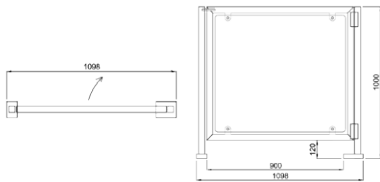

3 years  Warranty!

Biometrics

RFID

Barcode

QR Code

Qualica-RD 6003-A/B/C

Half height security door. Manual or automatic type.

Qualica-RD 6003-A/B/C. Our security doors are designed to work together with our turnstiles or tripods. It supports three types: manual type opened by lock, manual type with electronic lock, automatic type with motor drive.

QRD-6003A
Dimensions (mm)

QRD-6003B
Dimensions (mm)

QRD-6003C
Dimensions (mm)

Technical specifications

<p>Security Door QRD-6003</p>			
Model	A	B	C
Opening mode	Manual type	Manual type	Automatic type
Opening direction	Unidirectional	Unidirectional	Bidirectional
Electric lock	✗	✓	Motor con embrague
Access control	✗	Supports any access control	Supports any access control
Power supply	✗	AC220V/110V, 50/60Hz	AC220V/110V, 50/60Hz
LED light	✗	✗	✓
Self-closing	✗	✗	✓
Details	 <p>KEY CYLINDER</p>	 <p>MAGNETIC LOCK</p>	 <p>MOTOR</p>
Material	304 stainless steel + plexiglass	304 stainless steel + plexiglass	304 stainless steel + plexiglass
Dimensions	1098 * 1000mm	1200 * 170 * 1000mm	1390 * 120 * 1245mm
Net Weight	25kg /unit	30kg /unit	35kg /unit
Clearance Width	900mm	900mm	900mm
MCBF	10 million steps	10 million steps	10 million steps
Voltage / Consumption	✗	24V DC / 40W	24V DC / 40W
Communication	✗	Dry contact, relay signal	Dry contact, relay signal, RS485
Operating Temperature	-25 °C to 70 °C	-15 °C to 60 °C	-15 °C to 60 °C
Operating Humidity	0 ~ 95% (Non-condensing)	0 ~ 95% (Non-condensing)	0 ~ 95% (Non-condensing)
Working Environment	Indoor / Outdoor	Indoor / Outdoor	Indoor / Outdoor
Flow rate	30 persons per minute	30 persons per minute	30 persons per minute